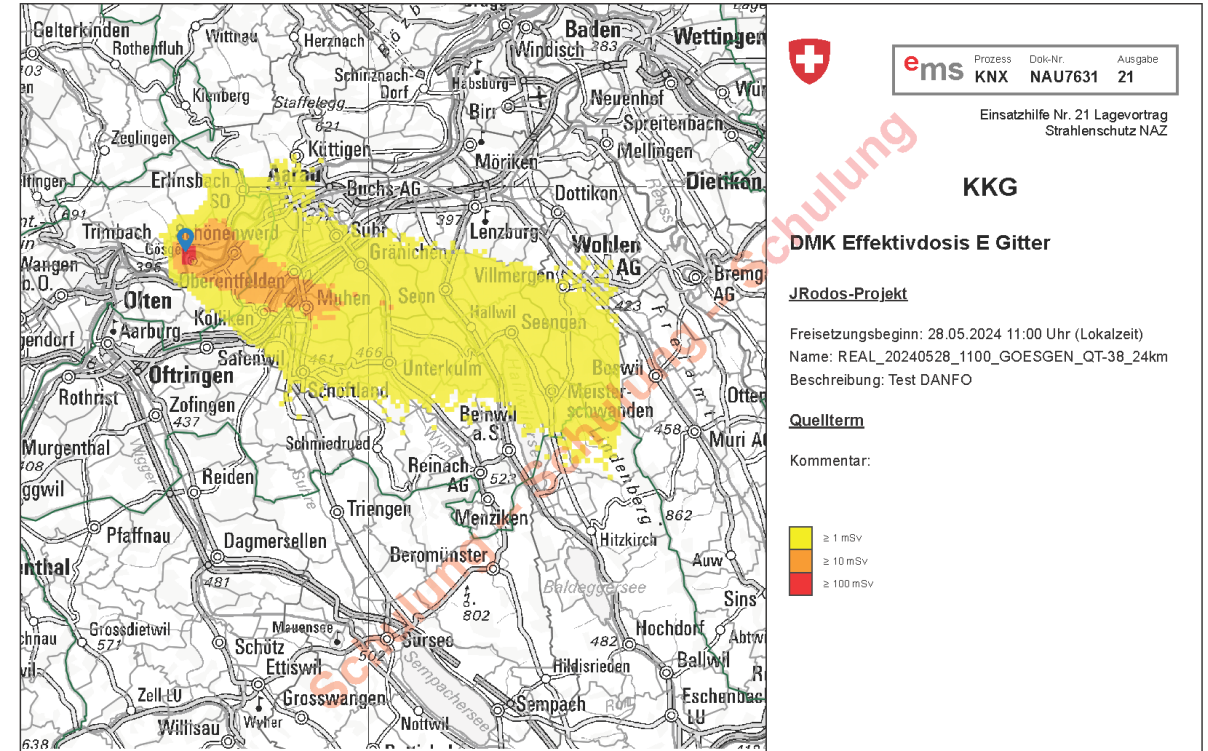

Quelle: ENSI

Datum des Berichts: 03.06.2024 11:36 Uhr (Lokalzeit) / Version 1

Seite 3 von 10