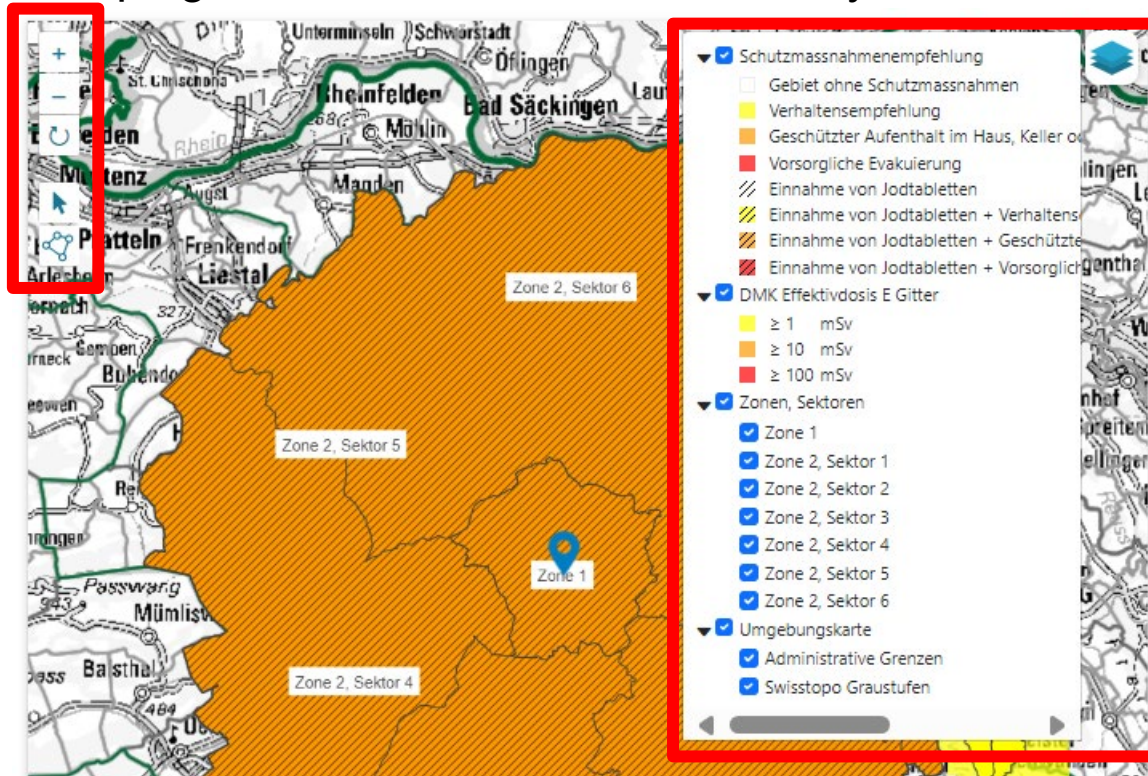

Products for emergency response partners

GIS plugin has both tool buttons and layer list