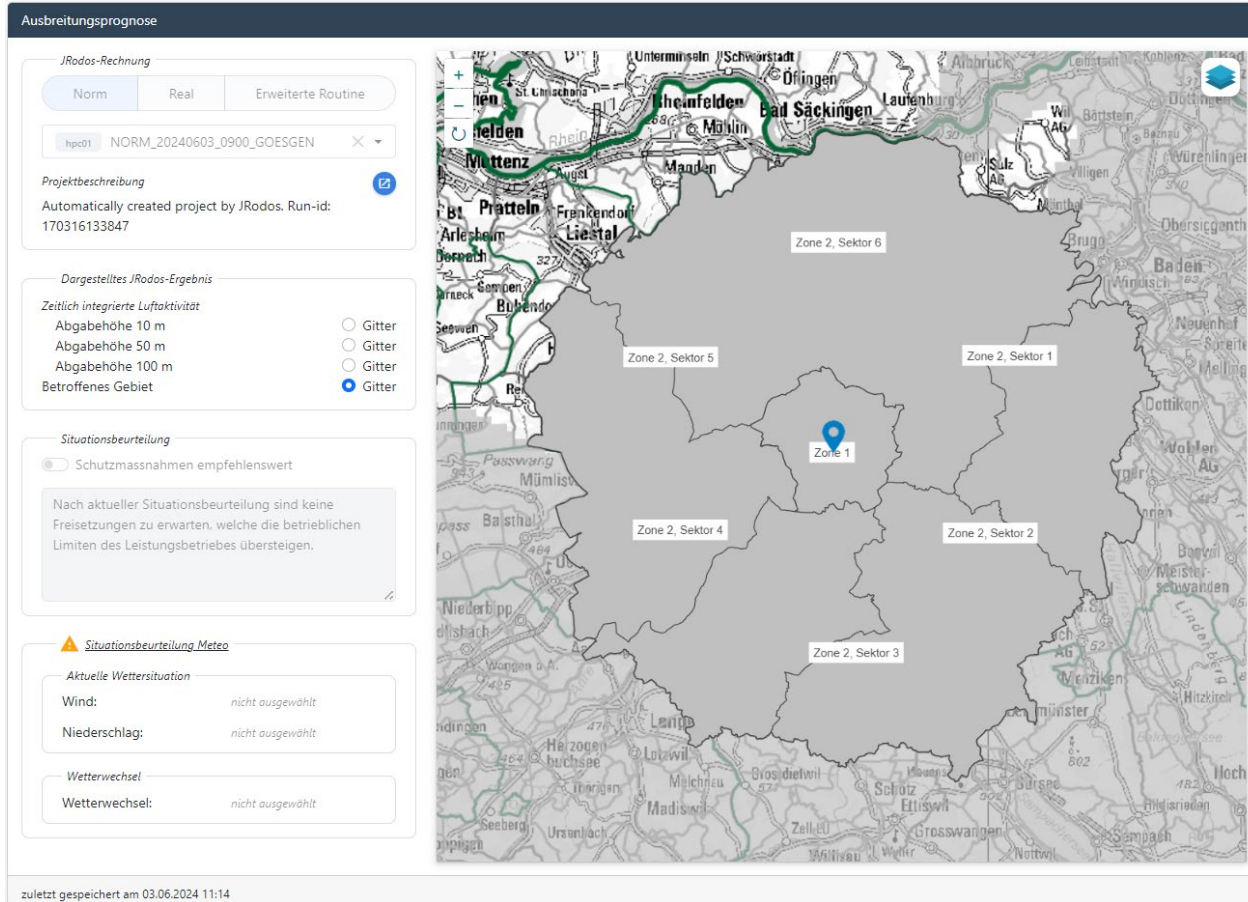

In accordance with the Ordinance on Emergency Preparedness in the Vicinity of Nuclear Installations, ENSI has its own emergency response organisation (ERO) in place.

Results from dispersion simulations

Generic dispersion situation

Specific dispersion situation

Products for emergency response partners

Generic dispersion situation

Specific dispersion situation

Products for emergency response partners

GIS plugin has both tool buttons and layer list