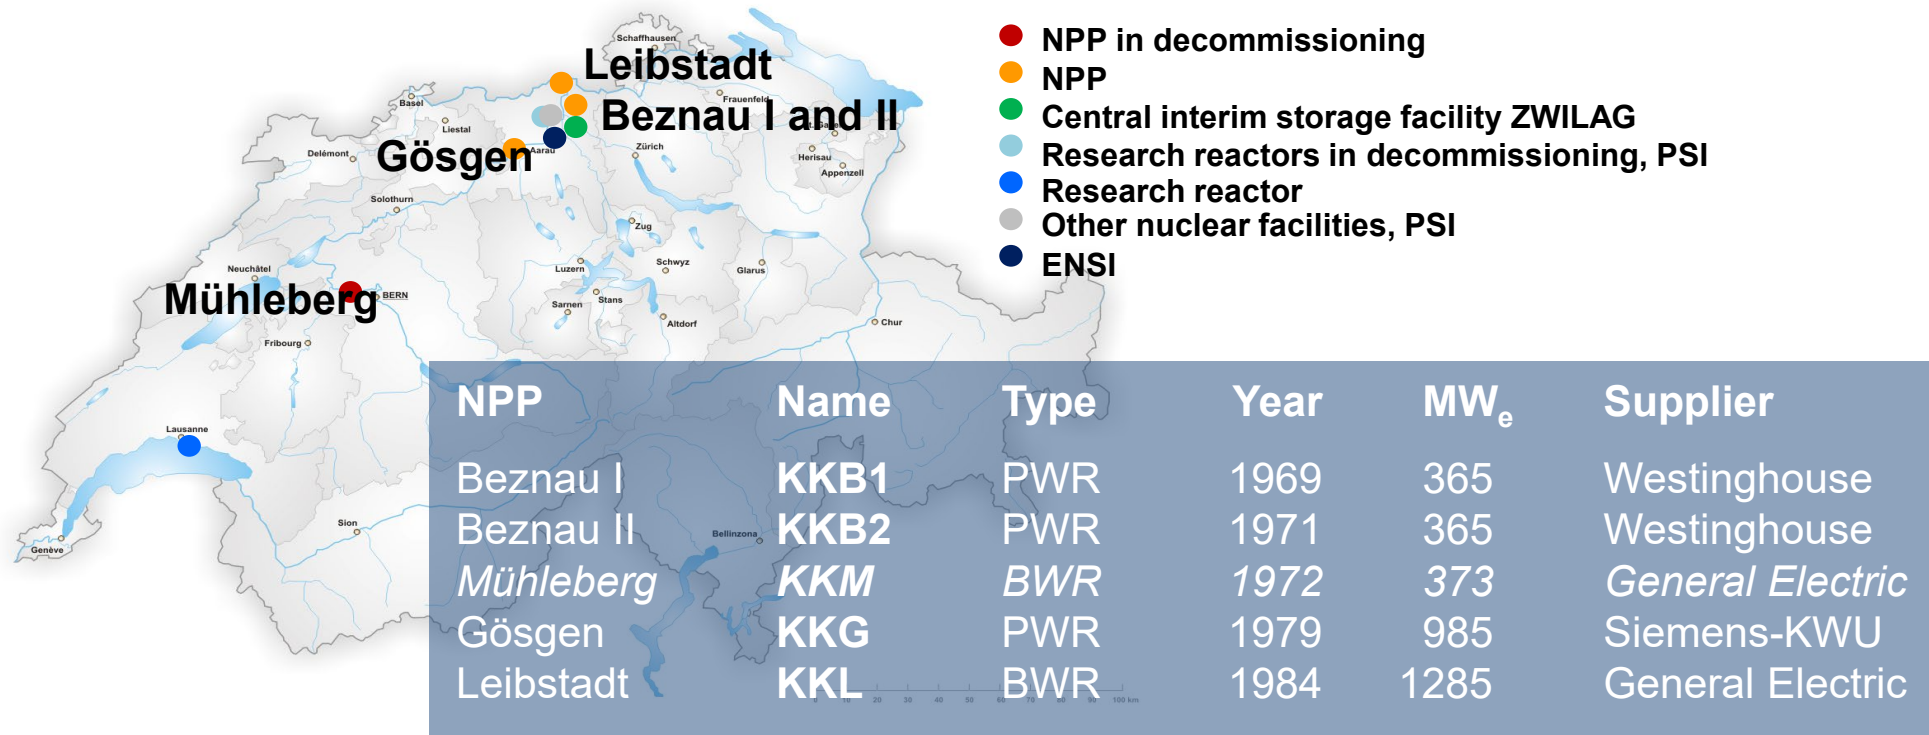

Introduction

The Swiss Federal Nuclear Safety Inspectorate ENSI is the regulatory authority for all aspects of the peaceful use of nuclear energy (excluding safeguards).