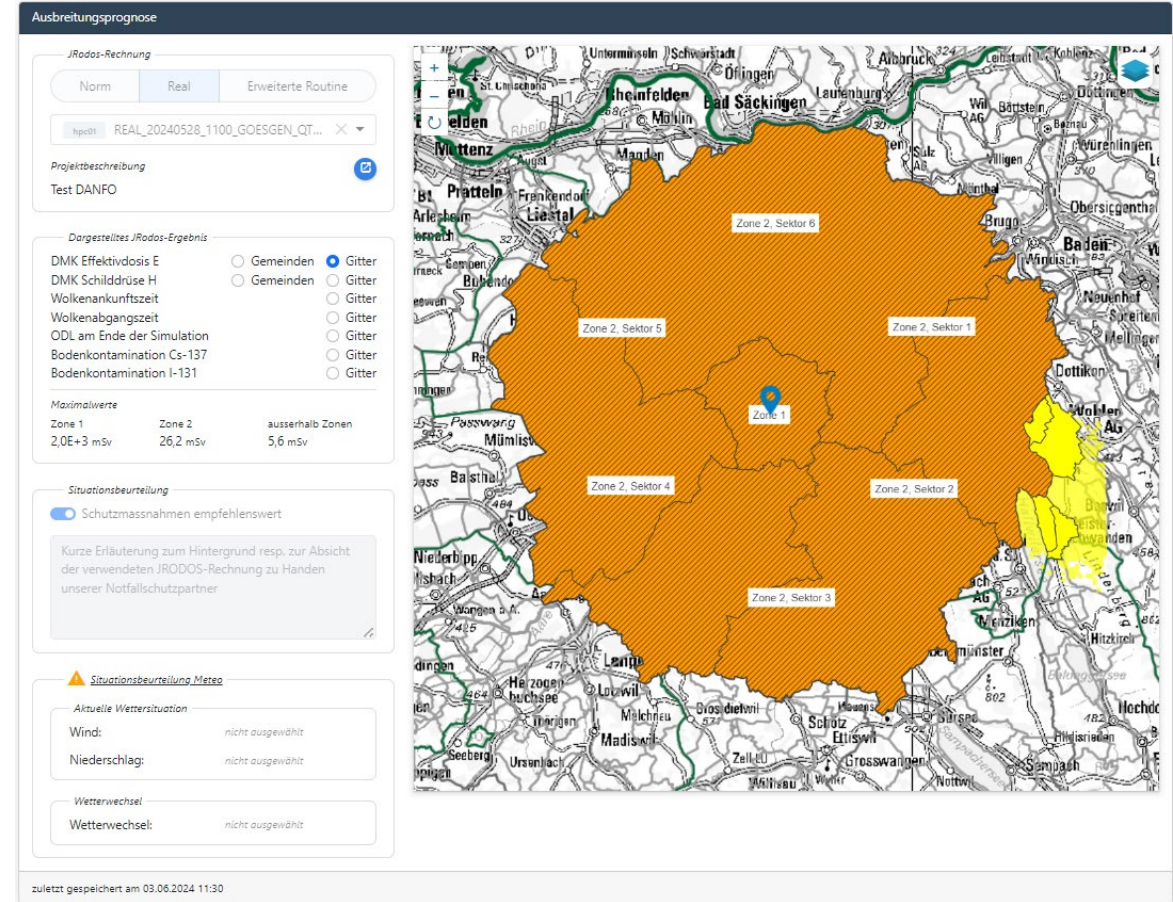

In accordance with the Ordinance on Emergency Preparedness in the Vicinity of Nuclear Installations, ENSI has its own emergency response organisation (ERO) in place.

Results from dispersion simulations

Generic dispersion situation

Specific dispersion situation

Products for emergency response partners

Generic dispersion situation

Specific dispersion situation

Products for emergency response partners

GIS plugin has both tool buttons and layer list