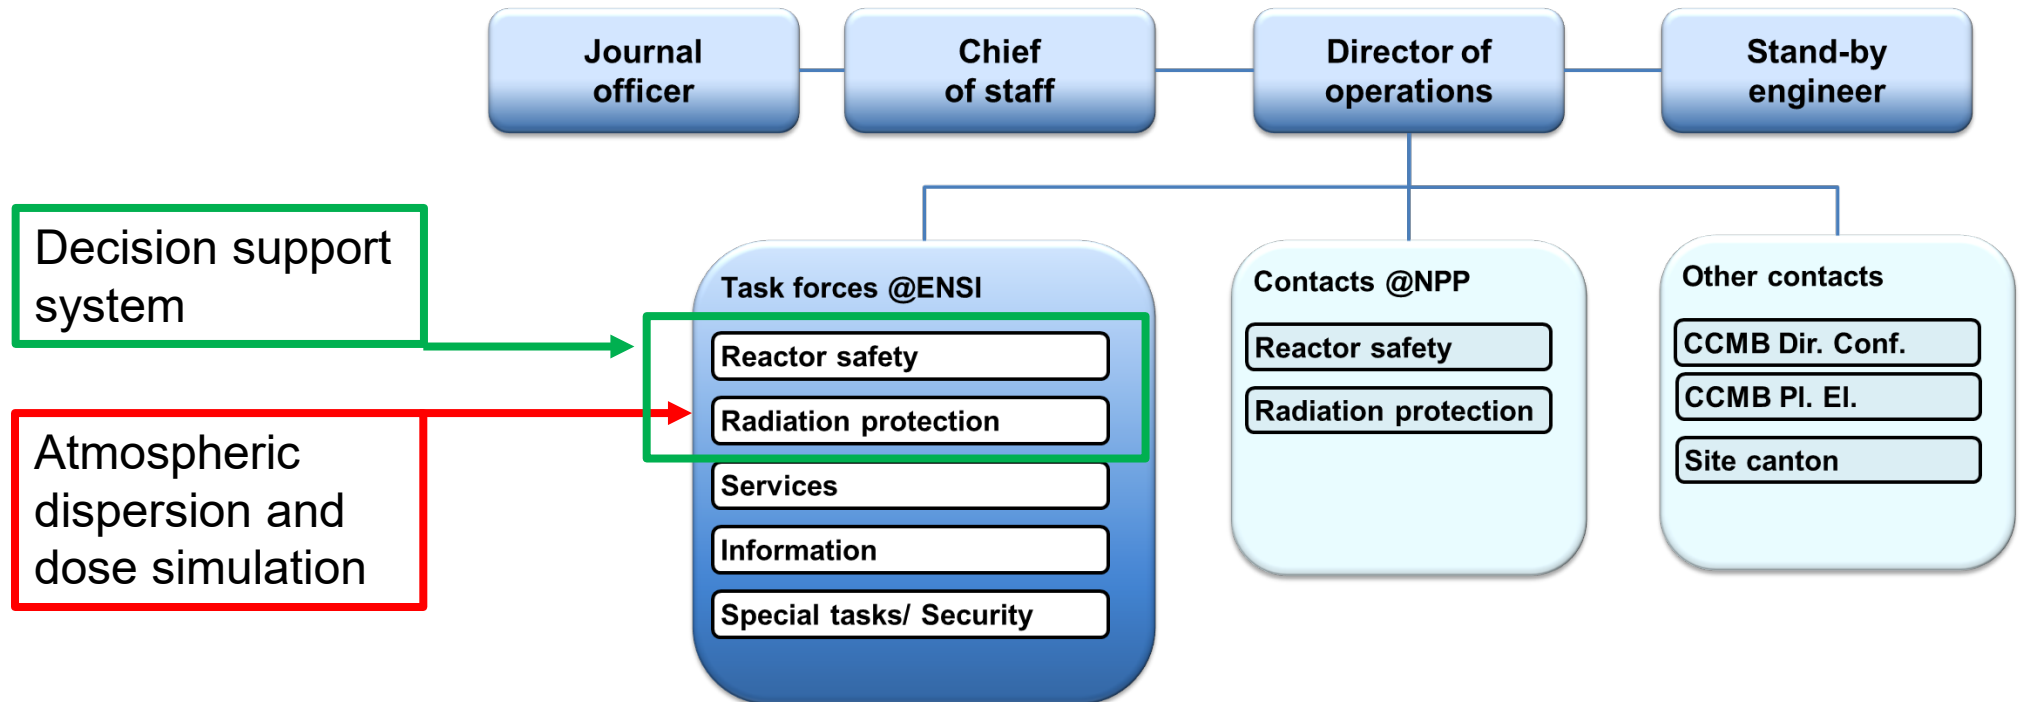

10 June 2024

Cyrill von Arx

ENSI

Introduction

The Swiss Federal Nuclear Safety Inspectorate ENSI is the regulatory authority for all aspects of the peaceful use of nuclear energy (excluding safeguards).

Introduction

In accordance with the Ordinance on Emergency Preparedness in the Vicinity of Nuclear Installations, ENSI has its own emergency response organisation (ERO) in place.

Results from dispersion simulations