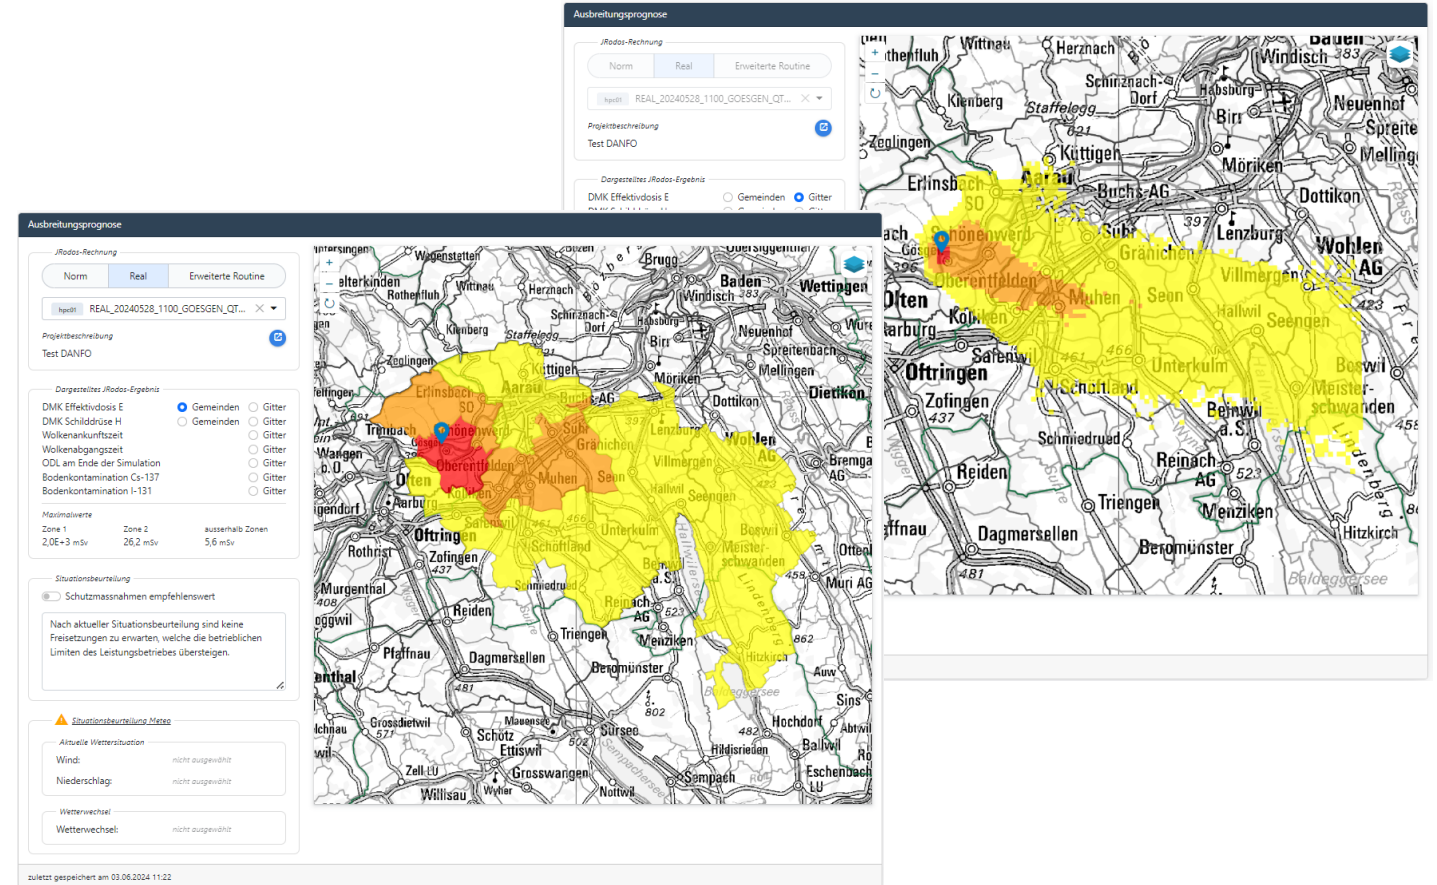

Specific dispersion situation